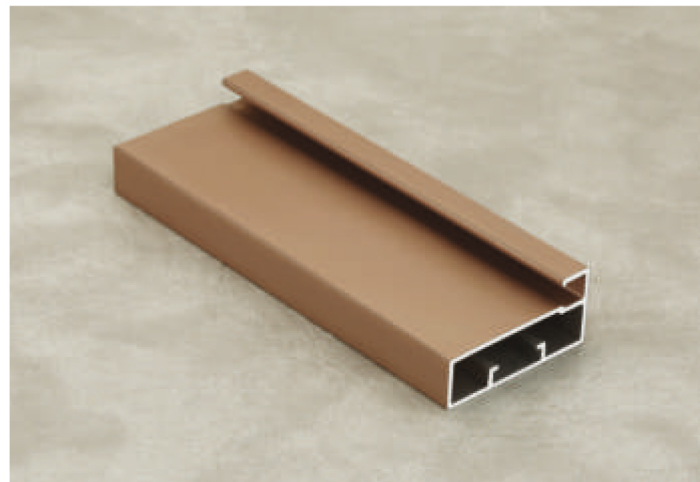

SKY Track 8 Feet, 10 Feet, 12" Feet

Double Track 8 Feet, 10 Feet, 12" Feet

45mm Frame Profile SS Brush, CP Brush, Matt, Rose Gold Black

68mm Handle Profile SS Brush, CP Brush, Matt, Rose Gold Black

G - Profile SS Brush, Matt, Black, CP, Rose Gold, CP Brush