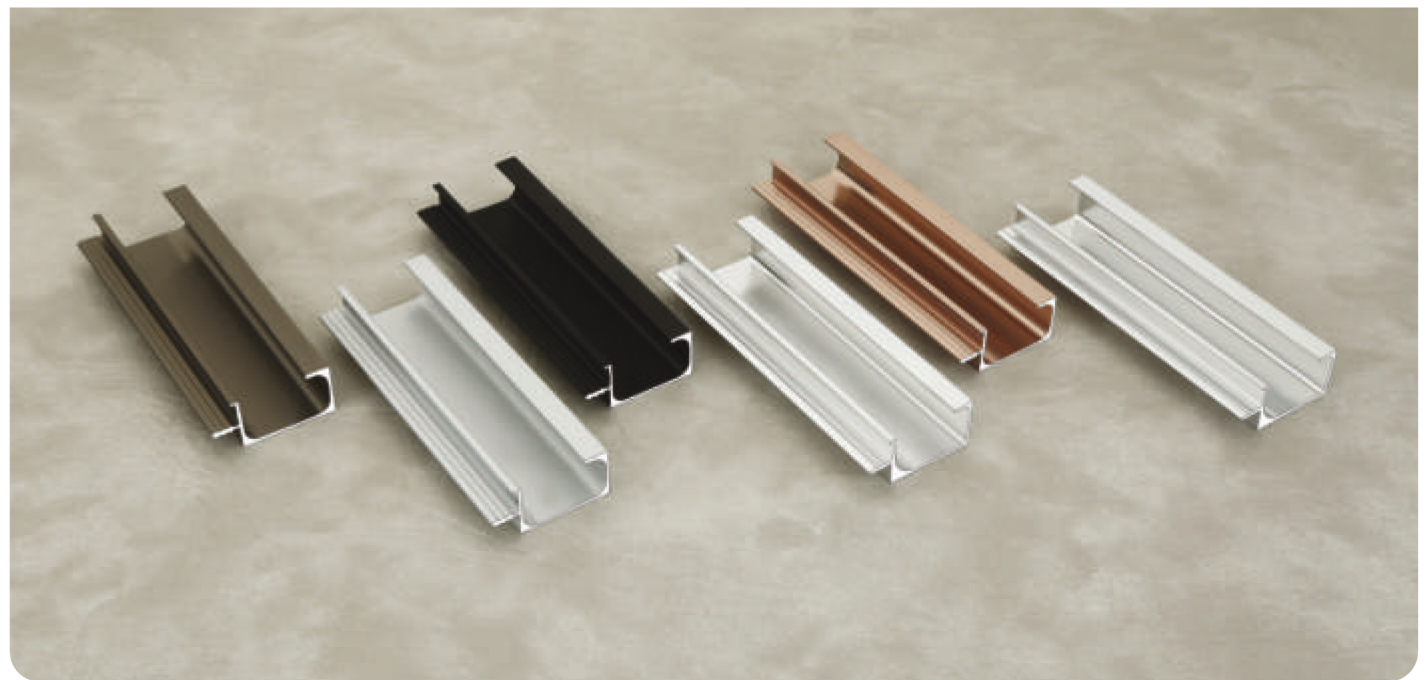

SKY Track 8 Feet, 10 Feet, 12" Feet

Double Track 8 Feet, 10 Feet, 12" Feet

45mm Frame Profile SS Brush, CP Brush, Matt, Rose Gold Black

68mm Handle Profile SS Brush, CP Brush, Matt, Rose Gold Black

G - Profile SS Brush, Matt, Black, CP, Rose Gold, CP Brush