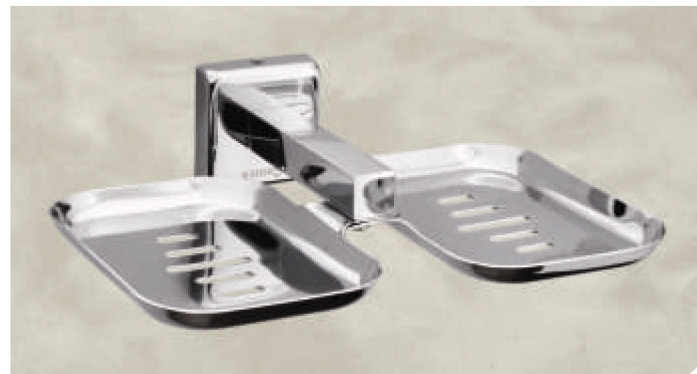

**KN-201** Single Soap Dish

**KN-202** Tumbler Holder

**KN-203** Sq. Napkin Ring

**KN-204** Towel Rod - 24"

**KN-205** Robe Hook

**KN-207** Toilet Paper Holder

**KN-206** Towel Rack - 24"

**KN-208** Liquid Soap Dispenser

**KN-209** Double Soap Dish Twin