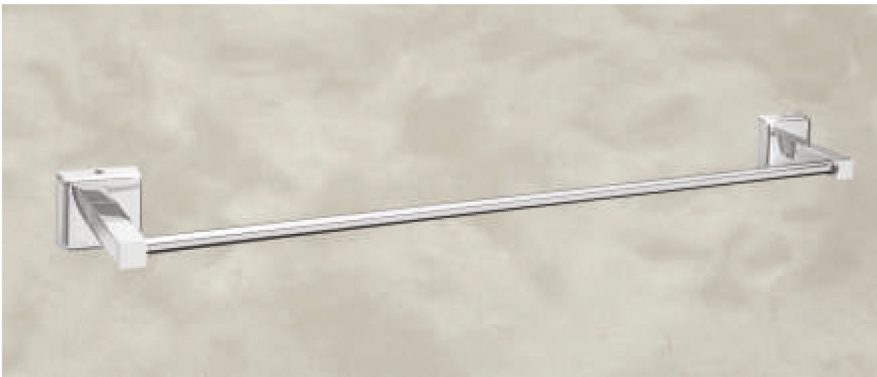

**KN-201** Single Soap Dish

**KN-202** Tumbler Holder

**KN-203** Sq. Napkin Ring

**KN-204** Towel Rod - 24"

**KN-205** Robe Hook

**KN-207** Toilet Paper Holder

**KN-206** Towel Rack - 24"

**KN-208** Liquid Soap Dispenser

**KN-209** Double Soap Dish Twin