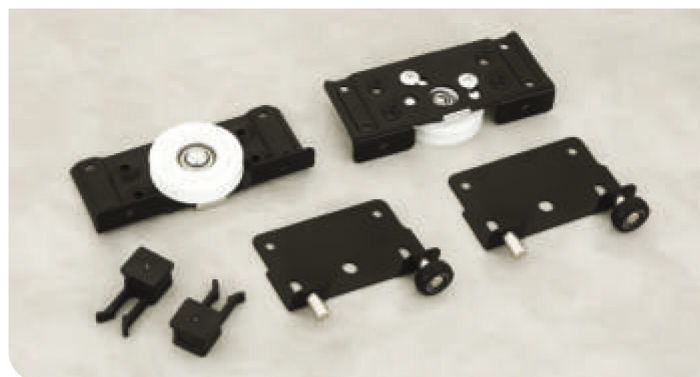

SH-809 Finish : Chrome/SS
Size : 8"

SH-811 Finish : Antique
Size : 8"

SH-812 Finish : Chrome/SS
Size : 8"

SH-813 Finish : Chrome/SS
Size : 8"

SH-851 Size : 0 Crank, 8 Crank - Soft Close

SH-852 Size : 0 Crank, 8 Crank - Normal

SH-853 Double Track Wheel - Normal

SH-854 Double Track Wheel - Soft Close

SH-855

U-Track Wheel - Normal

SH-856

SKY Track Wheel - Soft Close

SH-857

Multipurpose Lock
Normal Key

SH-858

Multipurpose Lock
Ultra Key

SH-859

Cupboard Lock
Ultra Key

SH-860

Push Lock - Normal Key
22mm, 32mm

SH-861

Magnet
No1, No2, No3

Cable Manager

SH-872

Finish : Antique
Size : 2.5"

Cable Manager

SH-873

Finish : Chrome/SS
Size : 2.5"

Baby Latch

SH-874