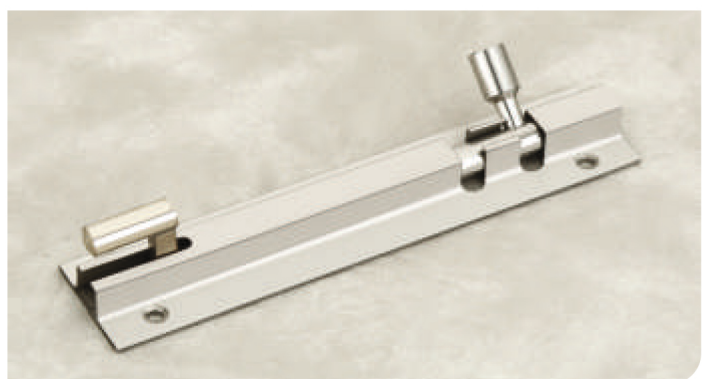

Table Chain
6", 8", 10"

3"x8mm, 3"x12mm, 4"x8mm, 4"x12mm
6"x8mm, 6"x12mm, 8"x8mm, 8"x12mm

SH-869

F-Bracket

SH-870

Push Magnet - Brass

SH-871

Cam Tower Bolt - Brass

Cable Manager

SH-872

Finish : Antique
Size : 2.5"

Cable Manager

SH-873

Finish : Chrome/SS
Size : 2.5"

Baby Latch

SH-874

Finish : Chrome/SS
Size : 3", 4"

SH-875

Finish : Matt - Tower Bolt
Size : 4", 6", 8"

SH-876

Finish : Matt - L Tower Bolt
Size : 4", 6", 8"