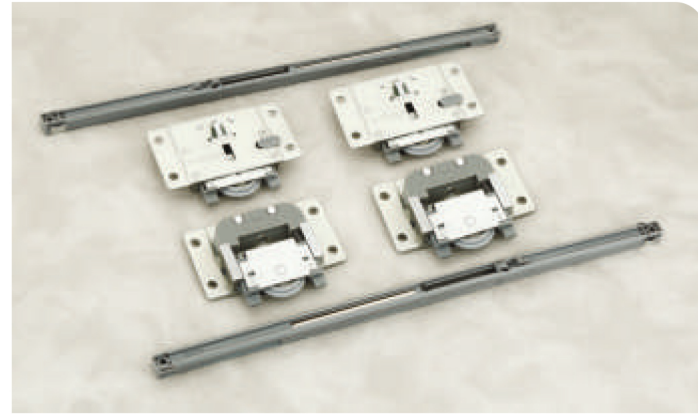

SH-809 Finish : Chrome/SS
Size : 8"

SH-811 Finish : Antique
Size : 8"

SH-812 Finish : Chrome/SS
Size : 8"

SH-813 Finish : Chrome/SS
Size : 8"

SH-851 Size : 0 Crank, 8 Crank - Soft Close

SH-852 Size : 0 Crank, 8 Crank - Normal

SH-853 Double Track Wheel - Normal

SH-854 Double Track Wheel - Soft Close

SH-855

U-Track Wheel - Normal

SH-856

SKY Track Wheel - Soft Close

SH-857

Multipurpose Lock
Normal Key

SH-858

Multipurpose Lock
Ultra Key

SH-859

Cupboard Lock
Ultra Key

SH-860

Push Lock - Normal Key
22mm, 32mm

SH-861

Magnet
No1, No2, No3