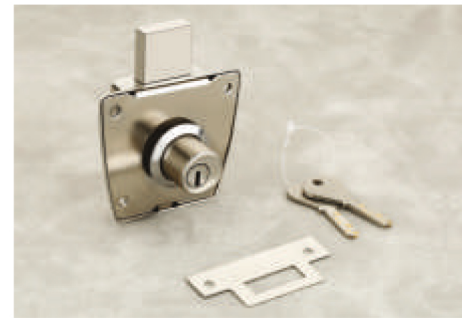

SH-809 Finish : Chrome/SS
Size : 8"

SH-811 Finish : Antique
Size : 8"

SH-812 Finish : Chrome/SS
Size : 8"

SH-813 Finish : Chrome/SS
Size : 8"

SH-851 Size : 0 Crank, 8 Crank - Soft Close

SH-852 Size : 0 Crank, 8 Crank - Normal

SH-853 Double Track Wheel - Normal

SH-854 Double Track Wheel - Soft Close

SH-855

U-Track Wheel - Normal

SH-856

SKY Track Wheel - Soft Close

SH-857

Multipurpose Lock
Normal Key

SH-858

Multipurpose Lock
Ultra Key

SH-859

Cupboard Lock
Ultra Key

SH-860

Push Lock - Normal Key
22mm, 32mm

SH-861

Magnet
No1, No2, No3