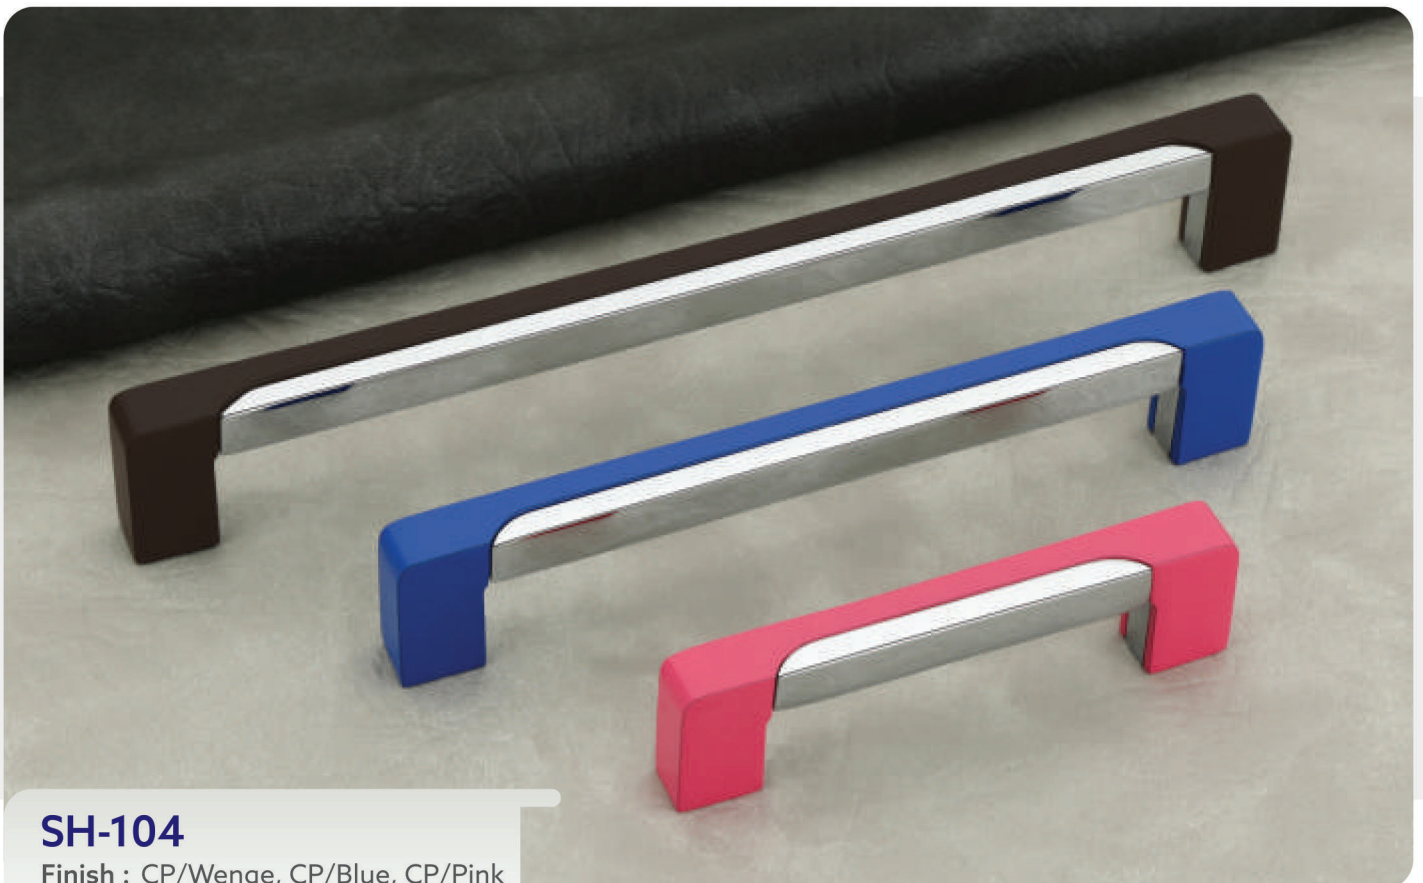

SH-104

Finish : CP/Wenge, CP/Blue, CP/Pink
Size : 96mm, 160mm, 224mm