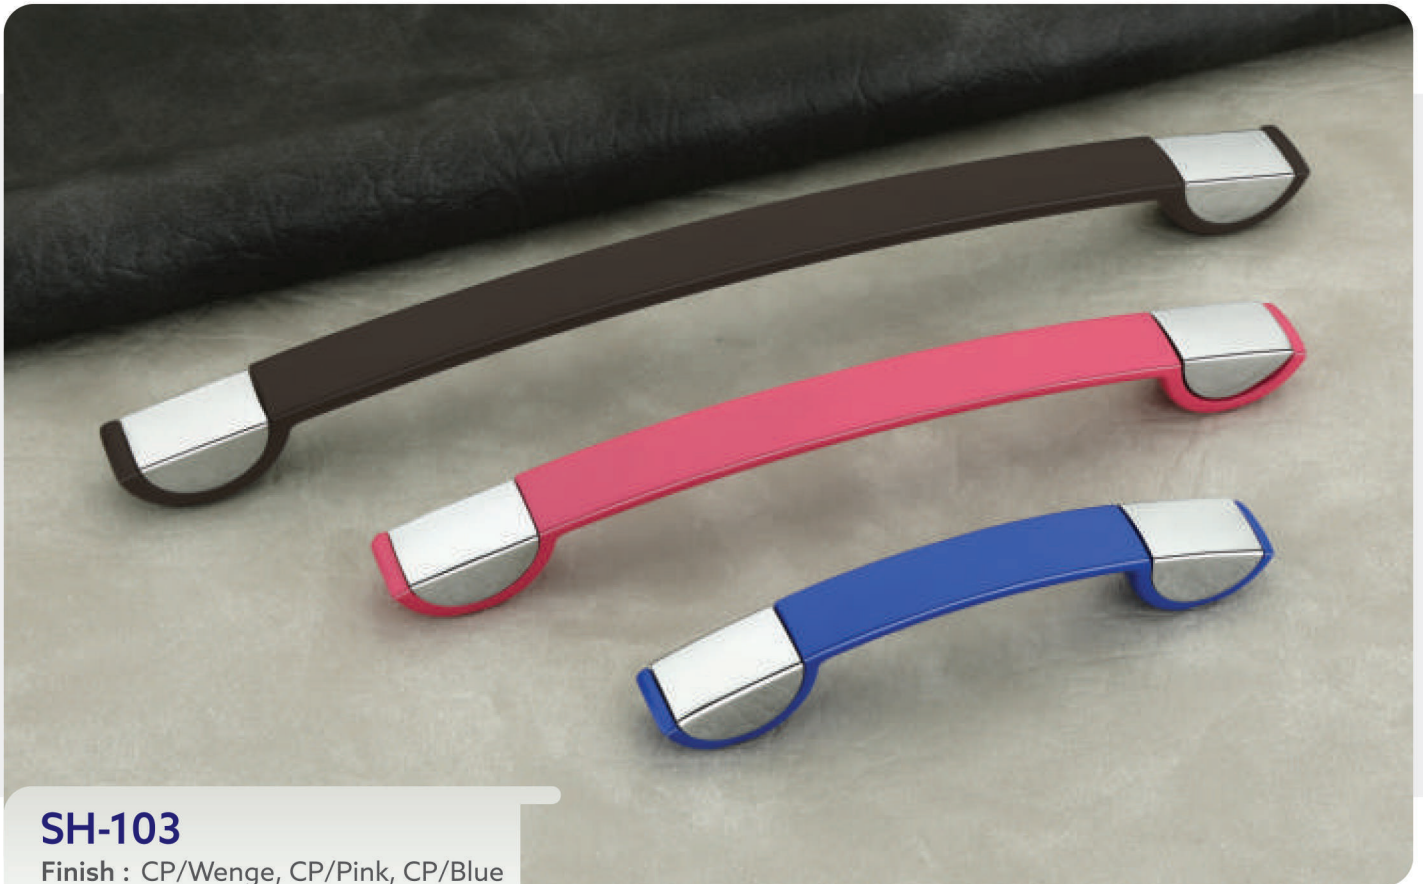

SH-103

Finish : CP/Wenge, CP/Pink, CP/Blue
Size : 96mm, 160mm, 224mm