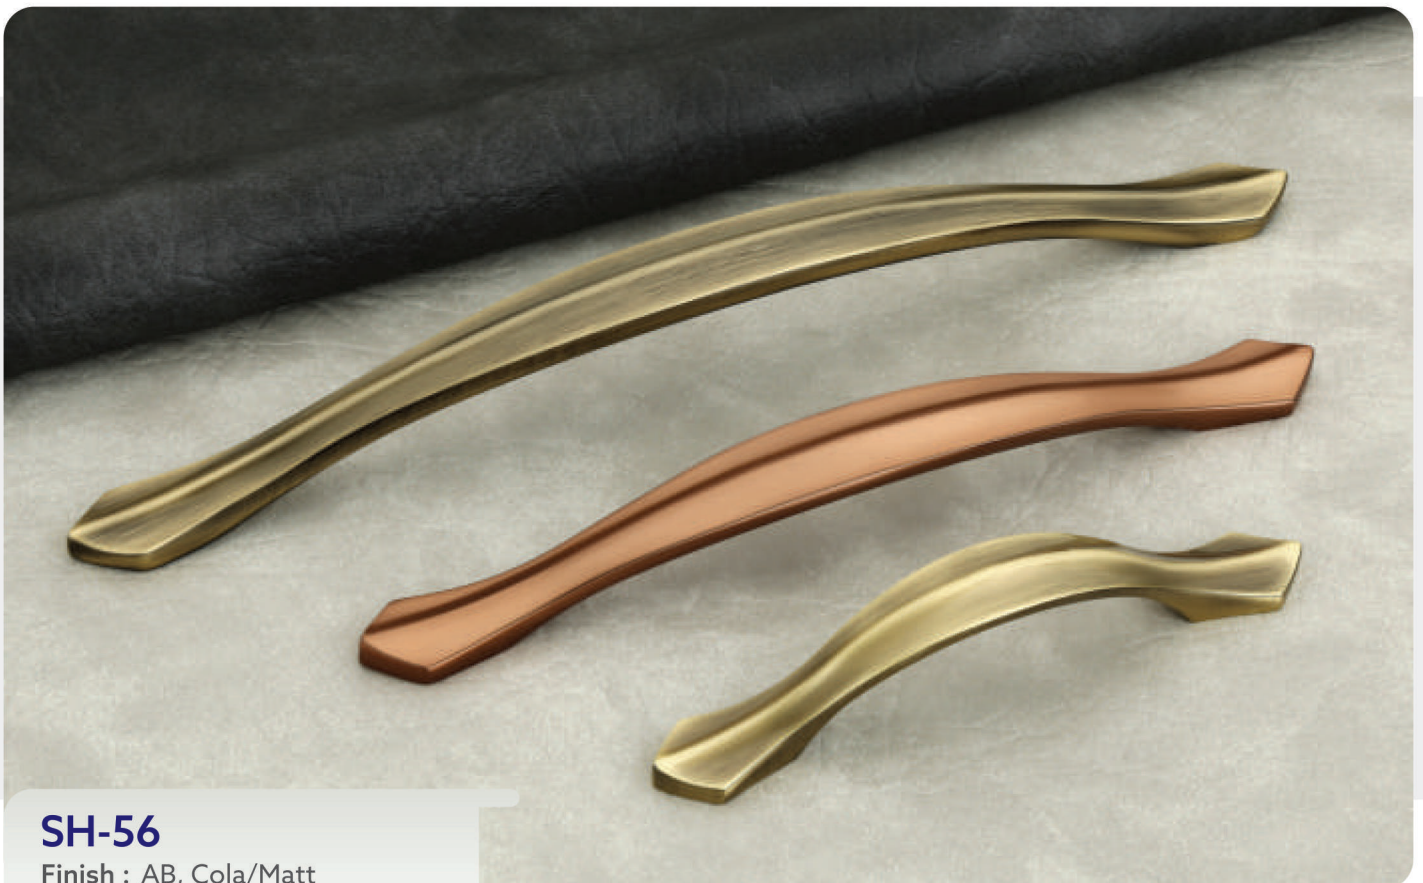

SH-56

Finish : AB, Cola/Matt

Size : 96mm, 160mm, 224mm