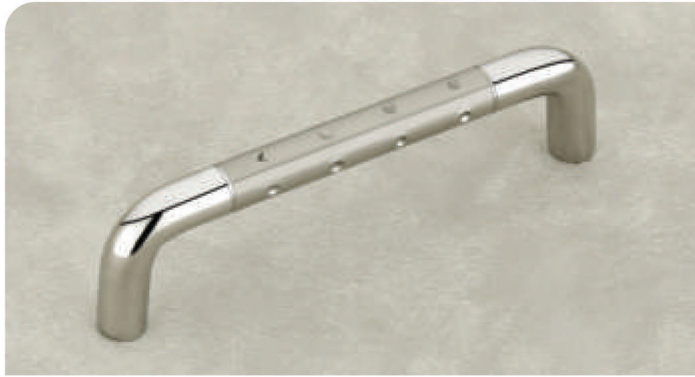

SH-177

Finish : Chrome/SS
Size : 96mm, 128mm, 160mm

SH-178

Finish : Chrome/SS
Size : 96mm, 128mm, 160mm

SH-179 Finish : Chrome/SS
Size : 96mm, 128mm, 160mm

SH-180 Finish : Chrome/SS
Size : 96mm, 128mm, 160mm

SH-184 Finish : Chrome/SS
Size : 96mm, 128mm, 160mm, 224mm

SH-185 Finish : Chrome/SS
Size : 96mm, 128mm, 160mm

SH-186 Finish : Chrome/SS
Size : 96mm, 128mm, 160mm

SH-188 Finish : Chrome/SS
Size : 96mm, 128mm, 160mm, 224mm

SH-189 Finish : Chrome/SS
Size : 96mm, 128mm, 160mm

SH-195 Finish : Chrome/SS
Size : 96mm, 128mm, 160mm, 224mm

CABINET HANDLE

SH-196

Finish : Chrome/SS
Size : 96mm, 128mm, 160mm

SH-197

Finish : Chrome/SS
Size : 96mm, 128mm, 160mm, 224mm